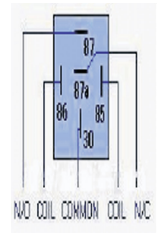

- Headlight, hi beam
- Headlight, lo beam
- Alt. key switched
- Battery hot all
- Horn
- - - Voltage sensing

Black: Coil supply
 White: Coil supply
 Red: SPDT normally open
 Blue: SPDT common
 Yellow: SPDT normally closed