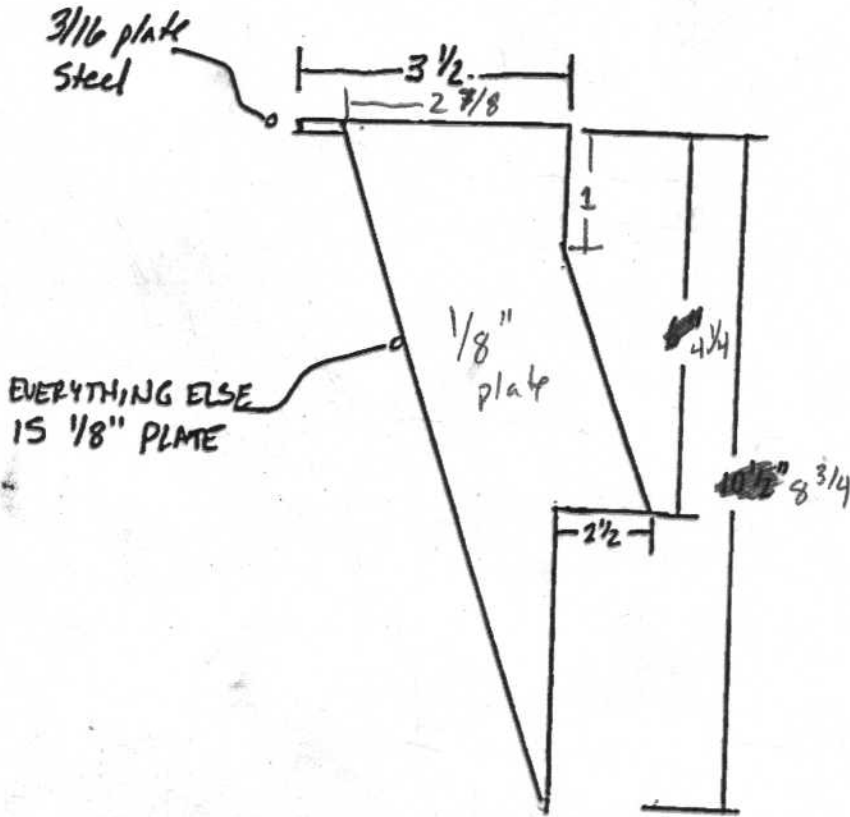

FRONT CAB STANDS

REAR CAB STANDS

VERSION 2

THIS SETUP WILL USE STOCK SID CAB MOUNT BUSHINGS

WILL MAKE RUNNING BOARDS EVEN WITH THE BOTTOM OF FRAME

WITH 2" drop spindles AND 3" blocks (REAR) RUNNING BOARD WILL BE 8.5" OFF THE GROUND

FLAT FLOOR AT THIS HEIGHT

TOP PLATES