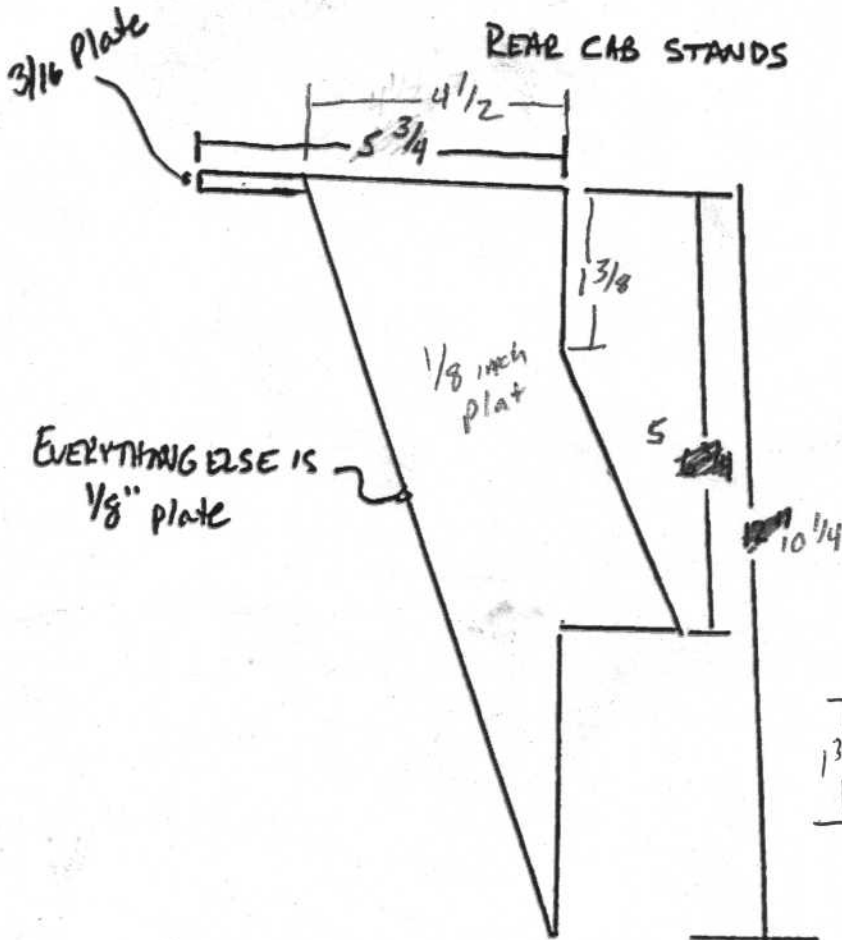

FRONT CAB STANDS

REAR CAB STANDS

VERSION 2

THIS SETUP WILL USE STOCK SID CAB MOUNT BUSHINGS

WILL MAKE RUNNING BOARDS EVEN WITH THE BOTTOM OF FRAME

WITH 2" drop spindles AND 3" blocks (REAR) RUNNING BOARD WILL BE 8.5" OFF THE GROUND

FLAT FLOOR AT THIS HEIGHT

TOP PLATES