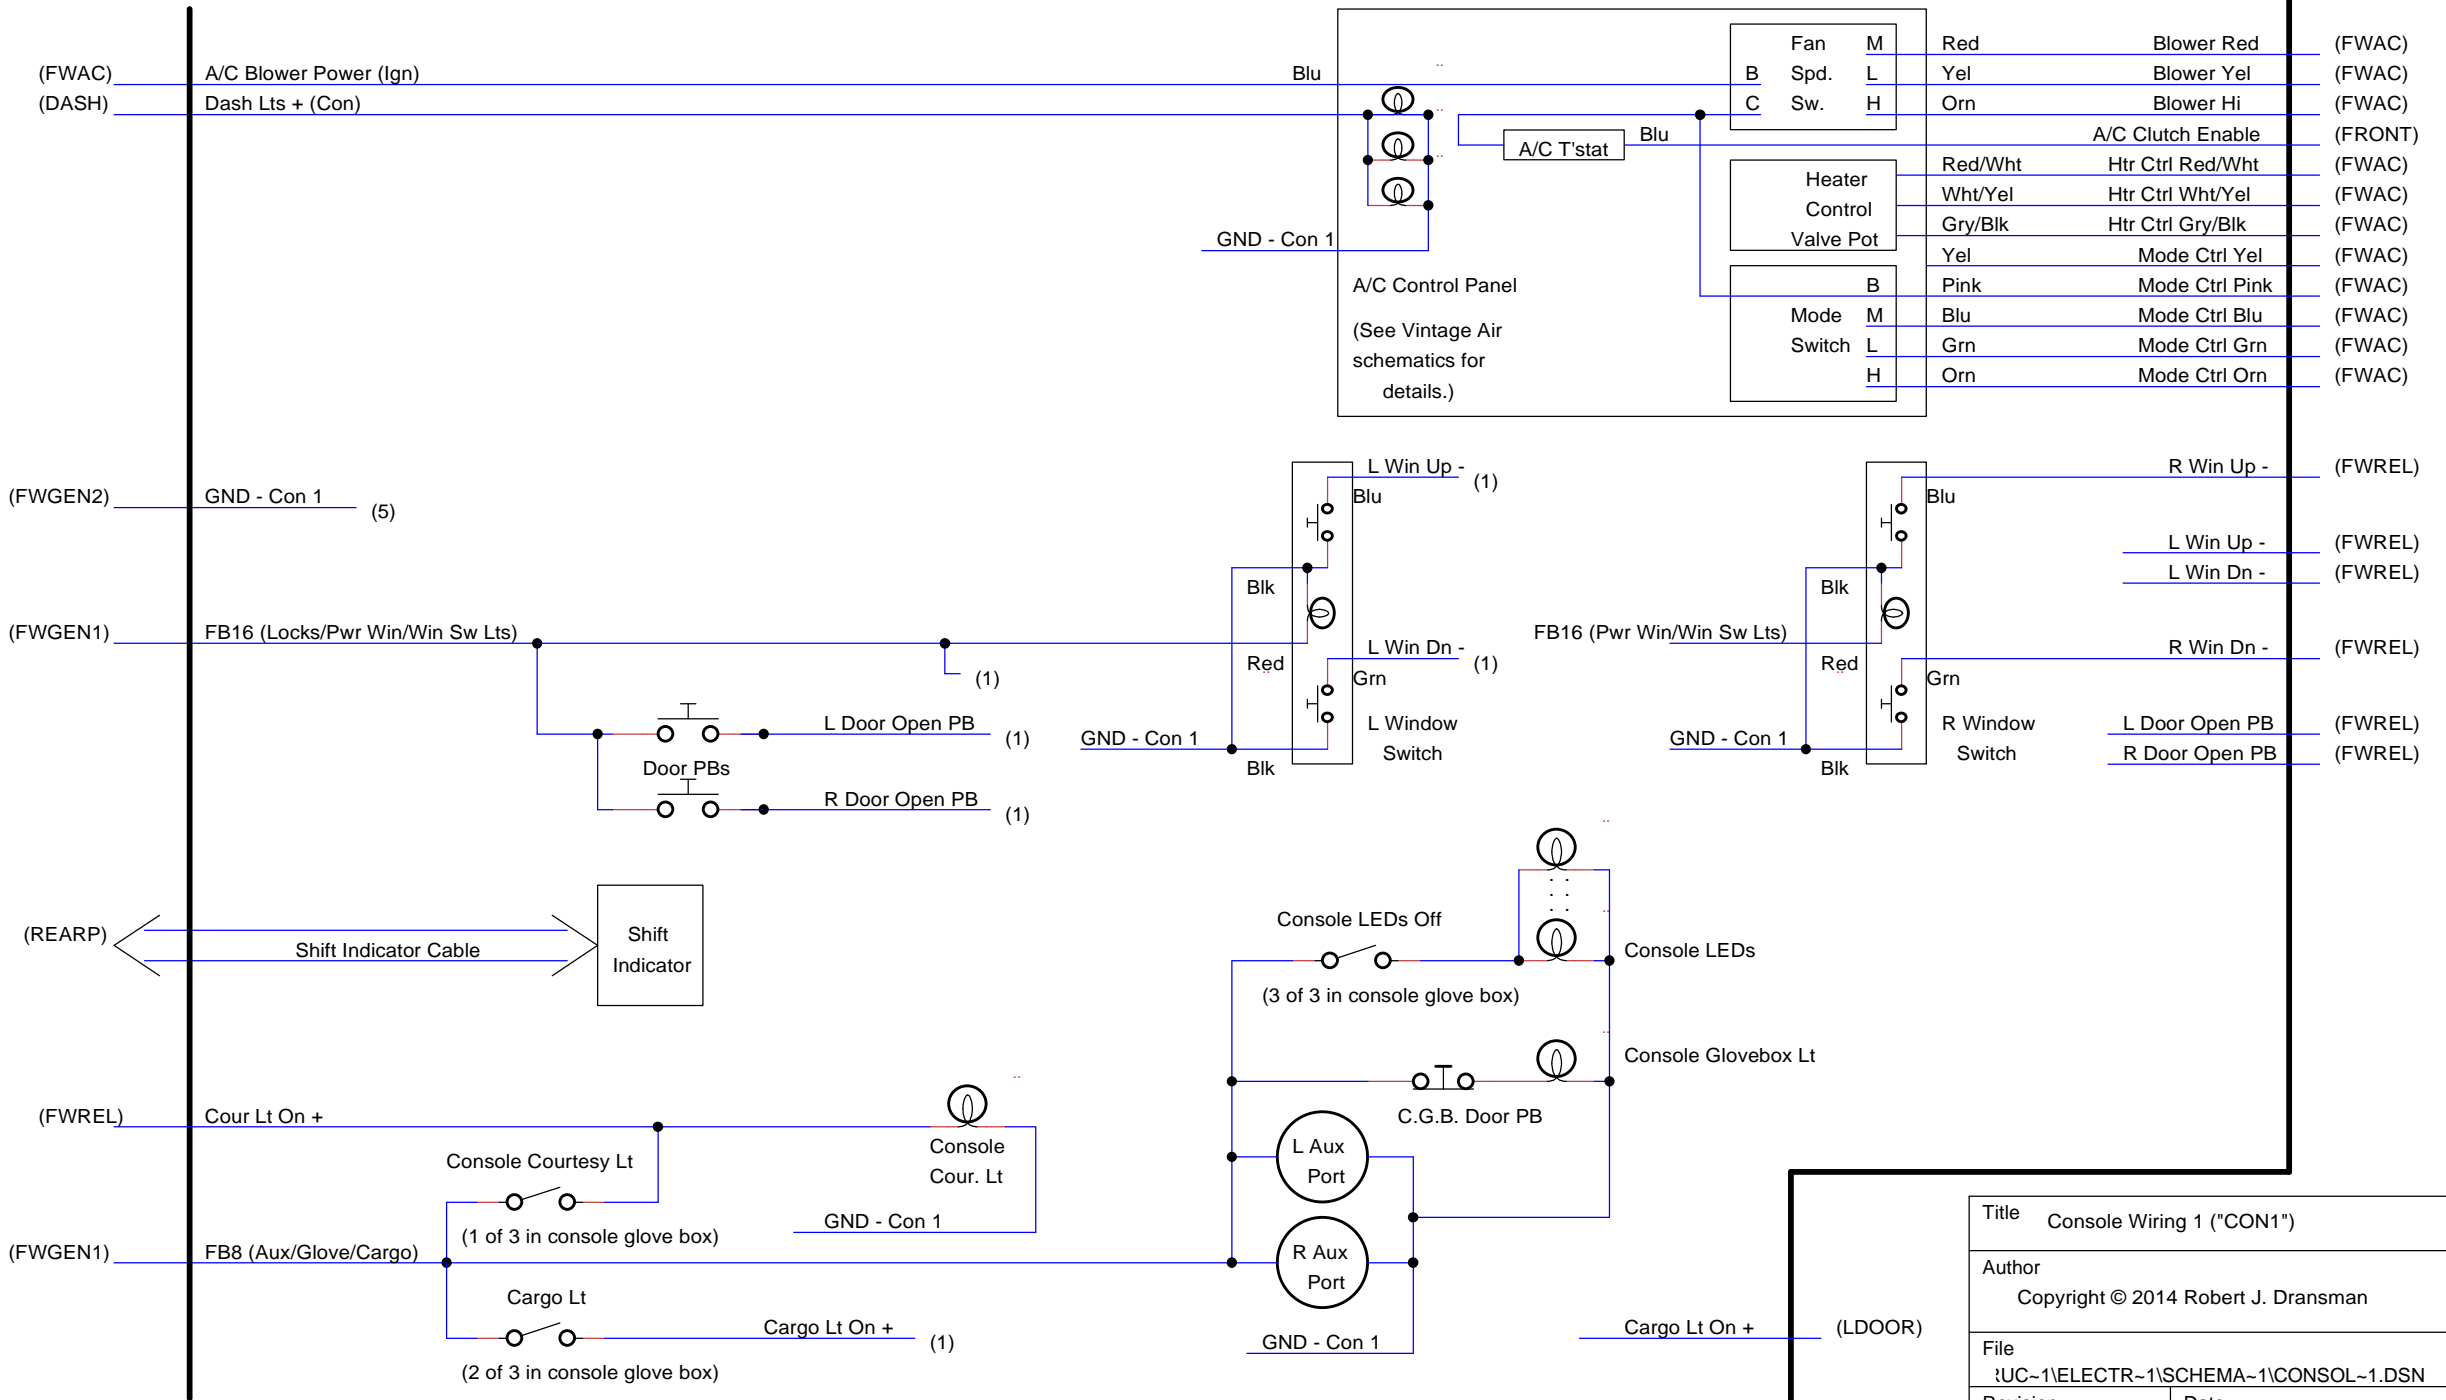

# CONSOLE WIRING 1 ("CON1")

Fan	M	Red	Blower Red	(FWAC)
B	Spd.	L	Blower Yel	(FWAC)
C	Sw.	Orn	Blower Hi	(FWAC)
			A/C Clutch Enable	(FRONT)
		Red/Wht	Htr Ctrl Red/Wht	(FWAC)
		Wht/Yel	Htr Ctrl Wht/Yel	(FWAC)
		Gry/Blk	Htr Ctrl Gry/Blk	(FWAC)
		Yel	Mode Ctrl Yel	(FWAC)
		Pink	Mode Ctrl Pink	(FWAC)
		Blu	Mode Ctrl Blu	(FWAC)
		Grn	Mode Ctrl Grn	(FWAC)
		Orn	Mode Ctrl Orn	(FWAC)

Title Console Wiring 1 ("CON1")		
Author Copyright © 2014 Robert J. Dransman		
File ?UC~1\ELECTR~1\SCHEMA~1\CONSOL~1.DSN	Document 2 of 16	
Revision 1.0	Date 3/27/14	Sheets 1 of 1