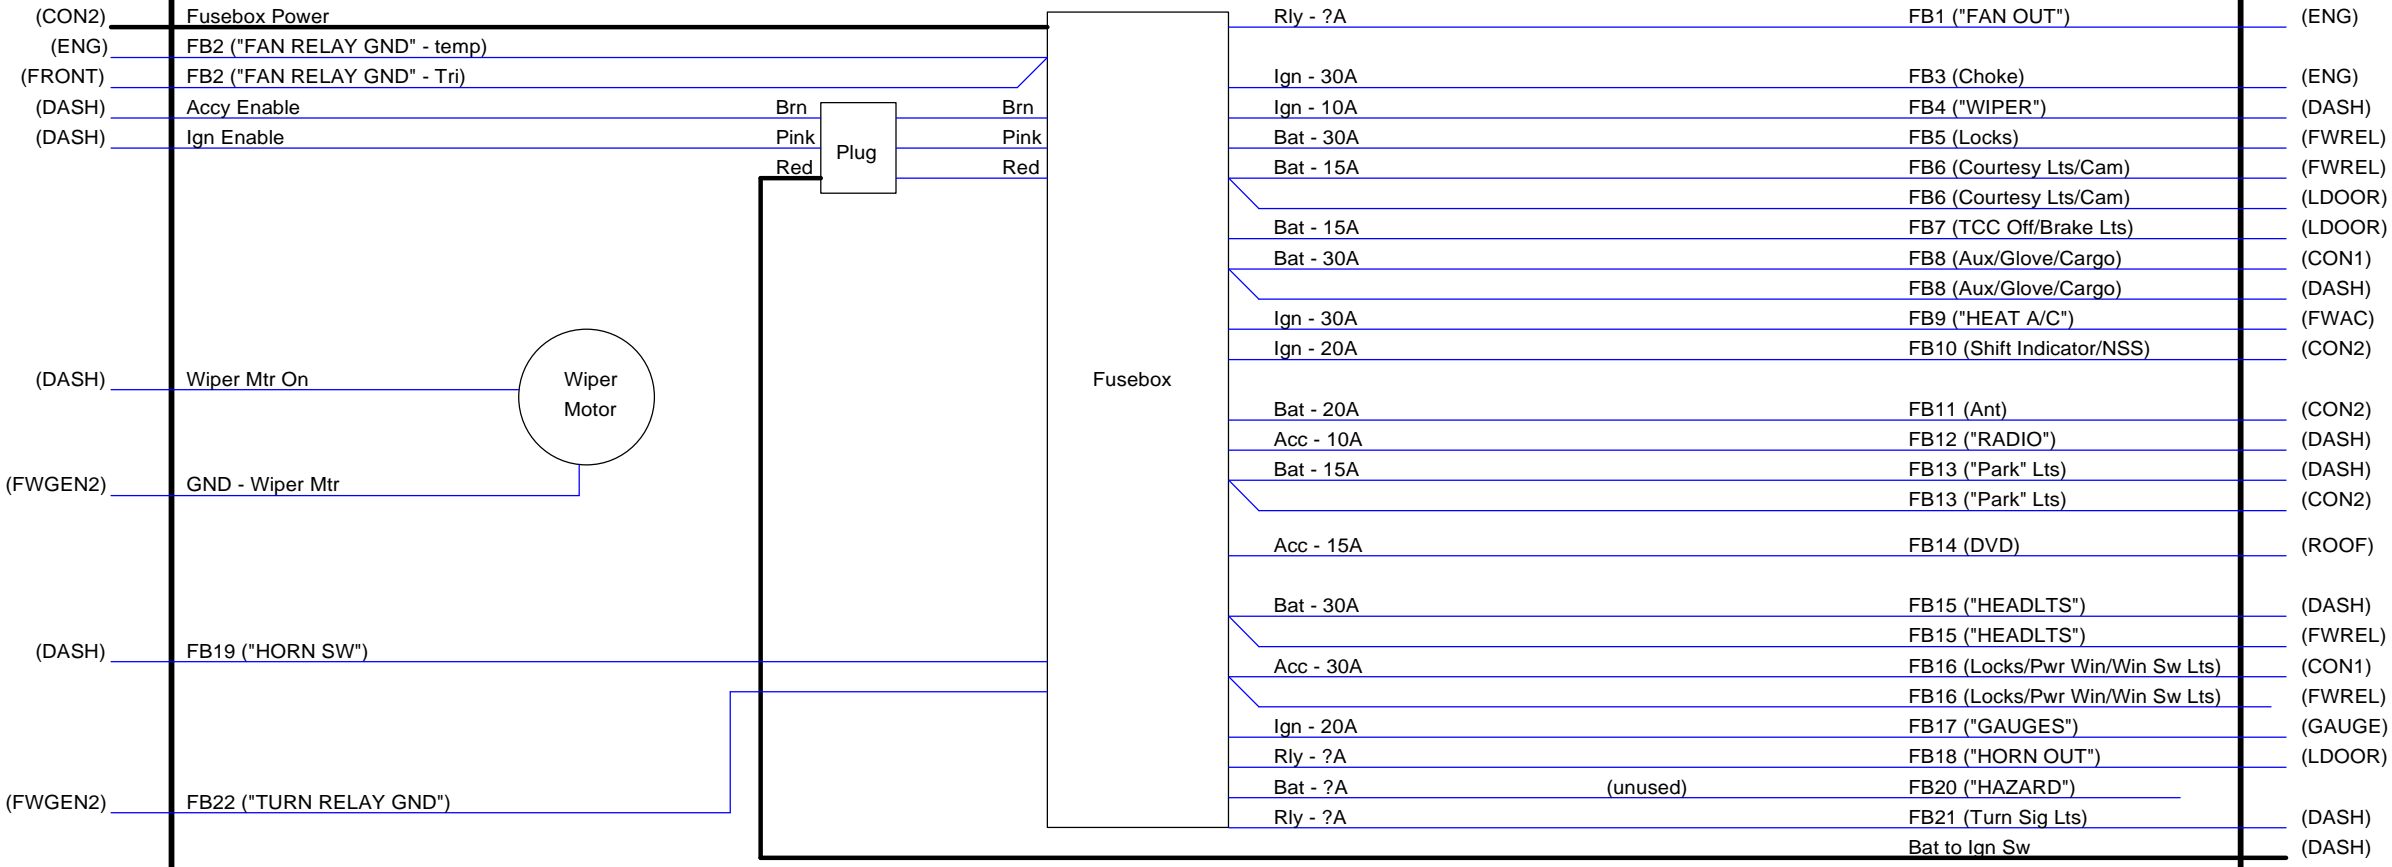

FIREWALL - GENERAL WIRING 1 ("FWGEN1")

(See also "FIREWALL - A/C WIRING" and "FIREWALL - RELAY WIRING")

"Bat" = Always on.
 "Acc" = "Acc" and "On" key pos.
 "Ign" = "On" key pos.
 "Rly" = Controlled by relay

Title Firewall - General Wiring 1 ("FWGEN1")		
Author Copyright © 2014 Robert J. Dransman		
File RUC-1\ELECTR-1\SCHEMA-1\FIREWA-2.DSN	Document 9 of 16	
Revision 1.0	Date 3/27/2014	Sheets 1 of 1