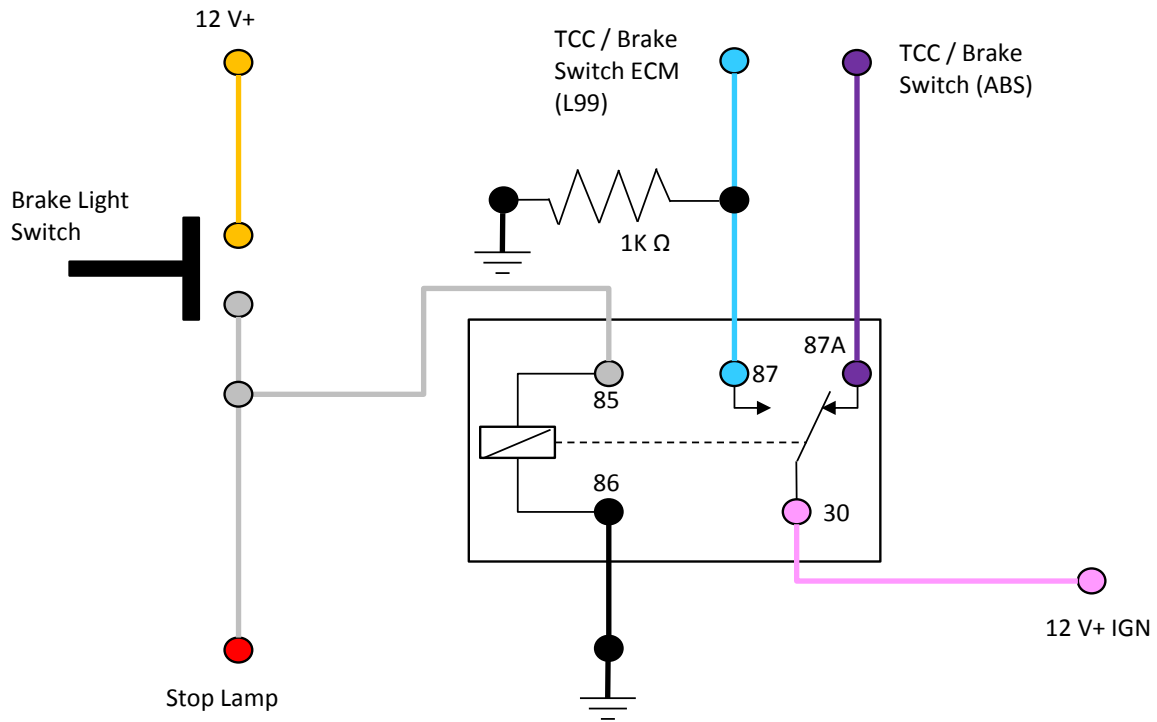

Brake Switch

Brake Switch Relay			
P/N	Seller	Description	QTY
SRLY-2	allelectronics.com	Relay Socket	1
RLY-351	allelectronics.com	Relay 40 Amp	1
571-42238-2	mouser.com	Relay Term. 14-18 AWG	5
603-MFR-25FRF521K	mouser.com	1K Ω axial resistor	1