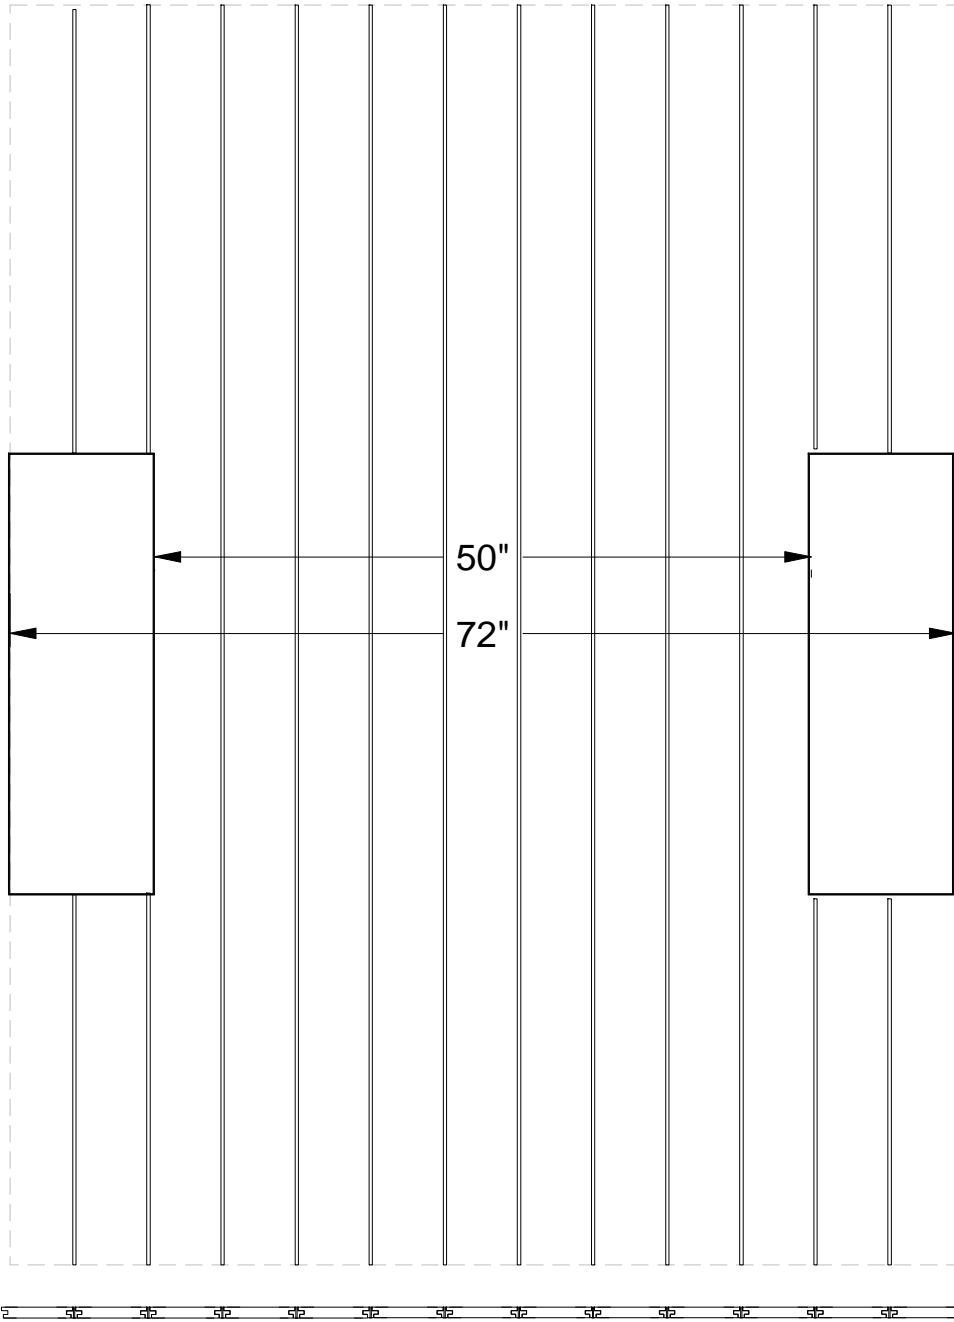

Bed

Material List:

- A) Boards: 9 - 1 x 6 x 8 and 8 - 1 x 6 x 3
- B) Rails: 8 - 8' and 8 - 3'

Total: 14 - 1 x 6 x 8'

Note: When pre-staining and finishing figure extra clearance in groove.