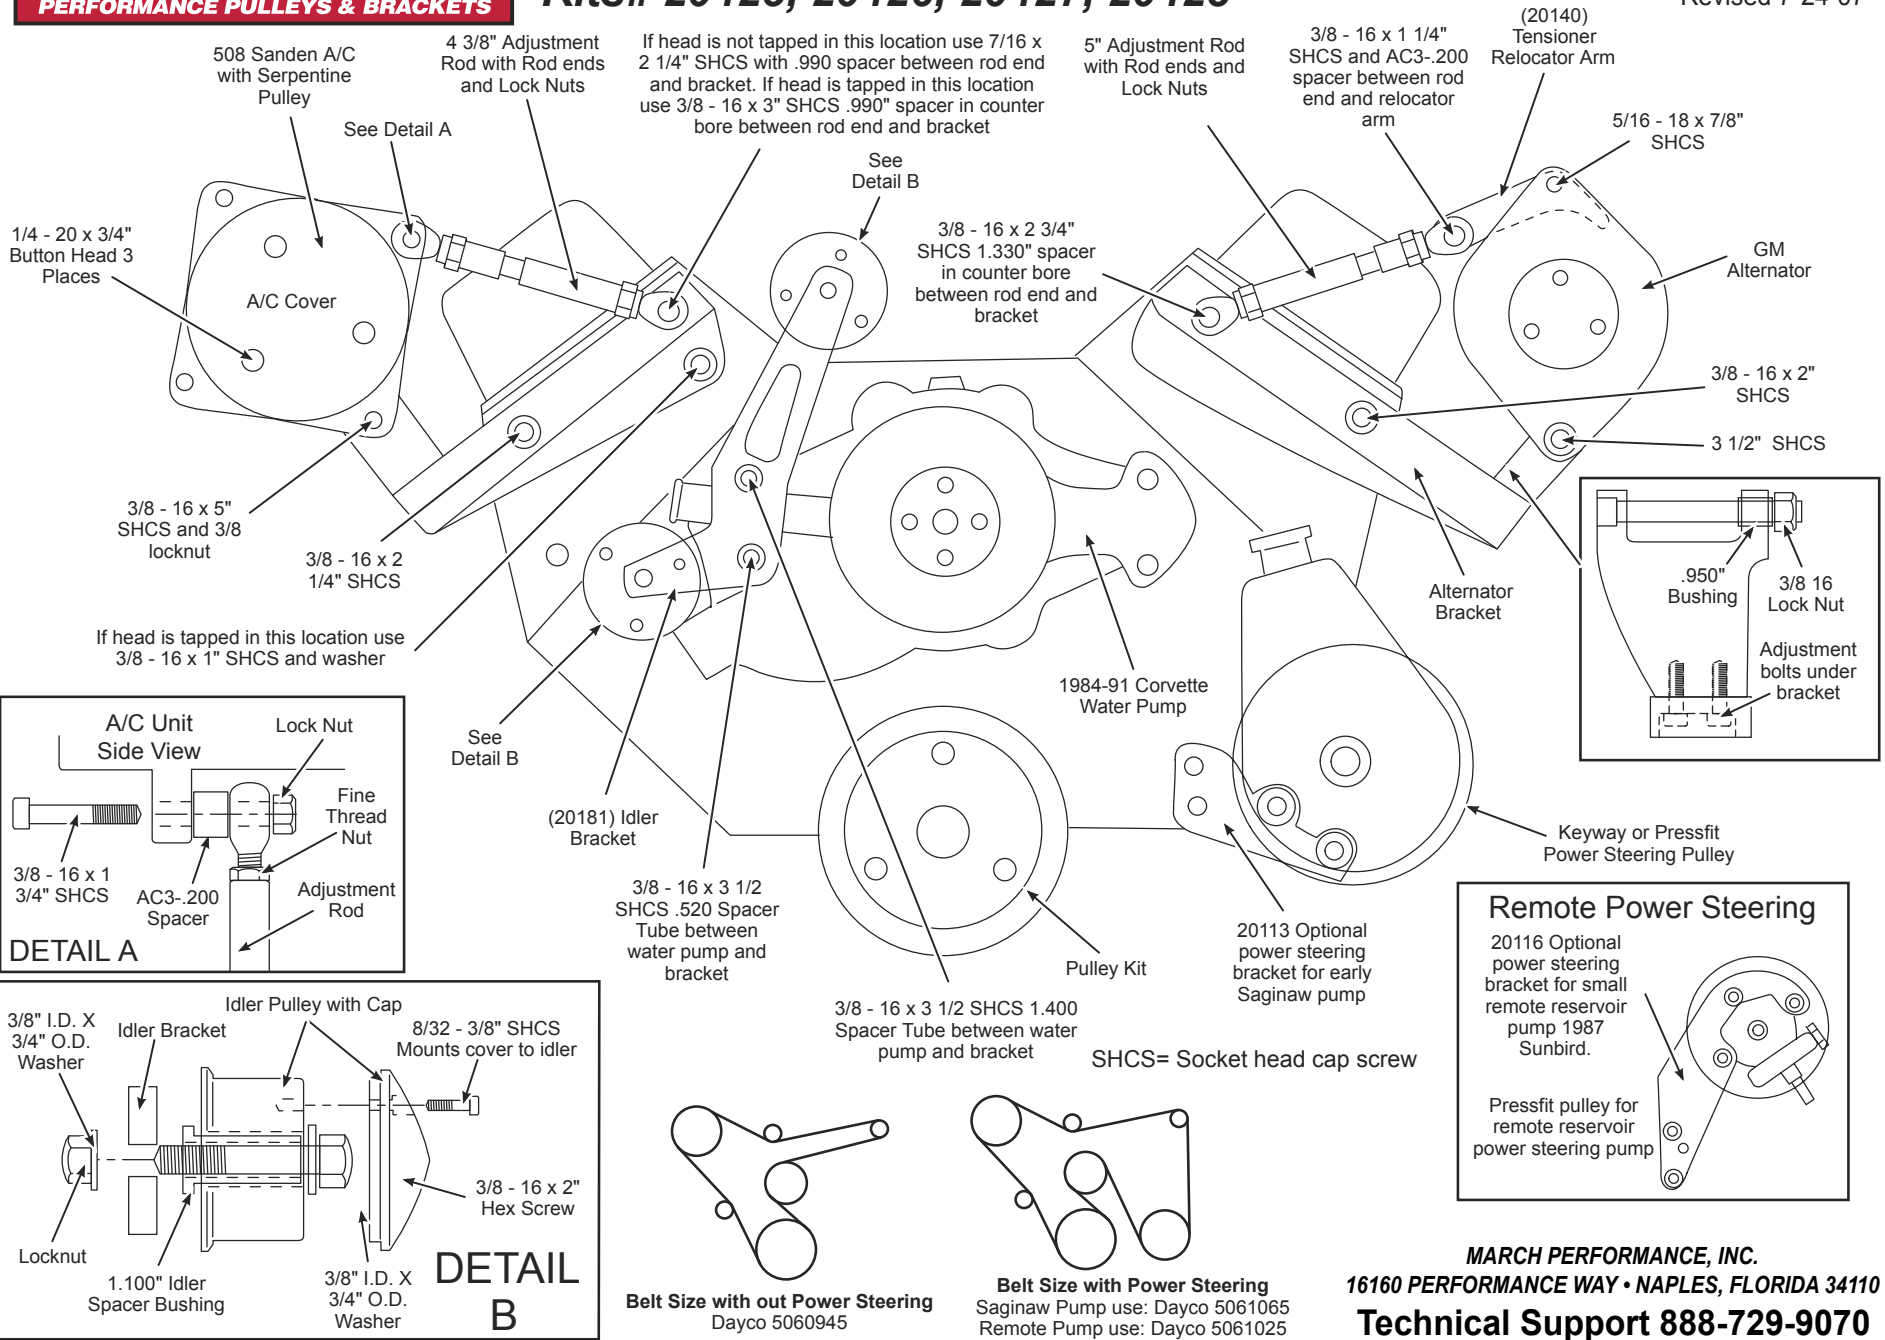

Chevy Small Block Outward Mount Serpentine Conversion Kits

Kits# 20425, 20426, 20427, 20428

Revised 7-24-07

MARCH PERFORMANCE, INC.
 16160 PERFORMANCE WAY • NAPLES, FLORIDA 34110
Technical Support 888-729-9070