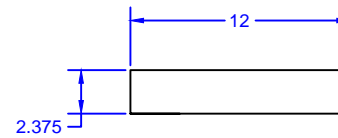

10 ga CRS, all pieces

Linear dimensions +/- 1/32"

Hole diameters -0, +1/16"

Web patches, no more than 4 required per set