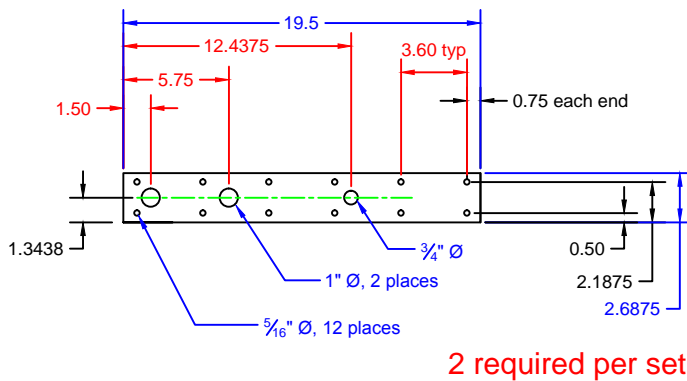

10 ga CRS, all pieces

Linear dimensions +/- 1/32"

Hole diameters -0, +1/16"

Web patches, no more than 4 required per set