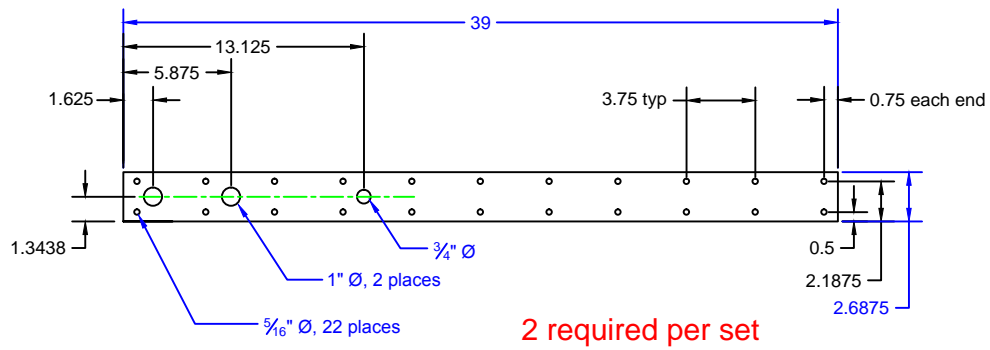

10 ga CRS, all pieces

Linear dimensions +/- 1/32"

Hole diameters -0, +1/16"

Web patches, no more than 4 required per set