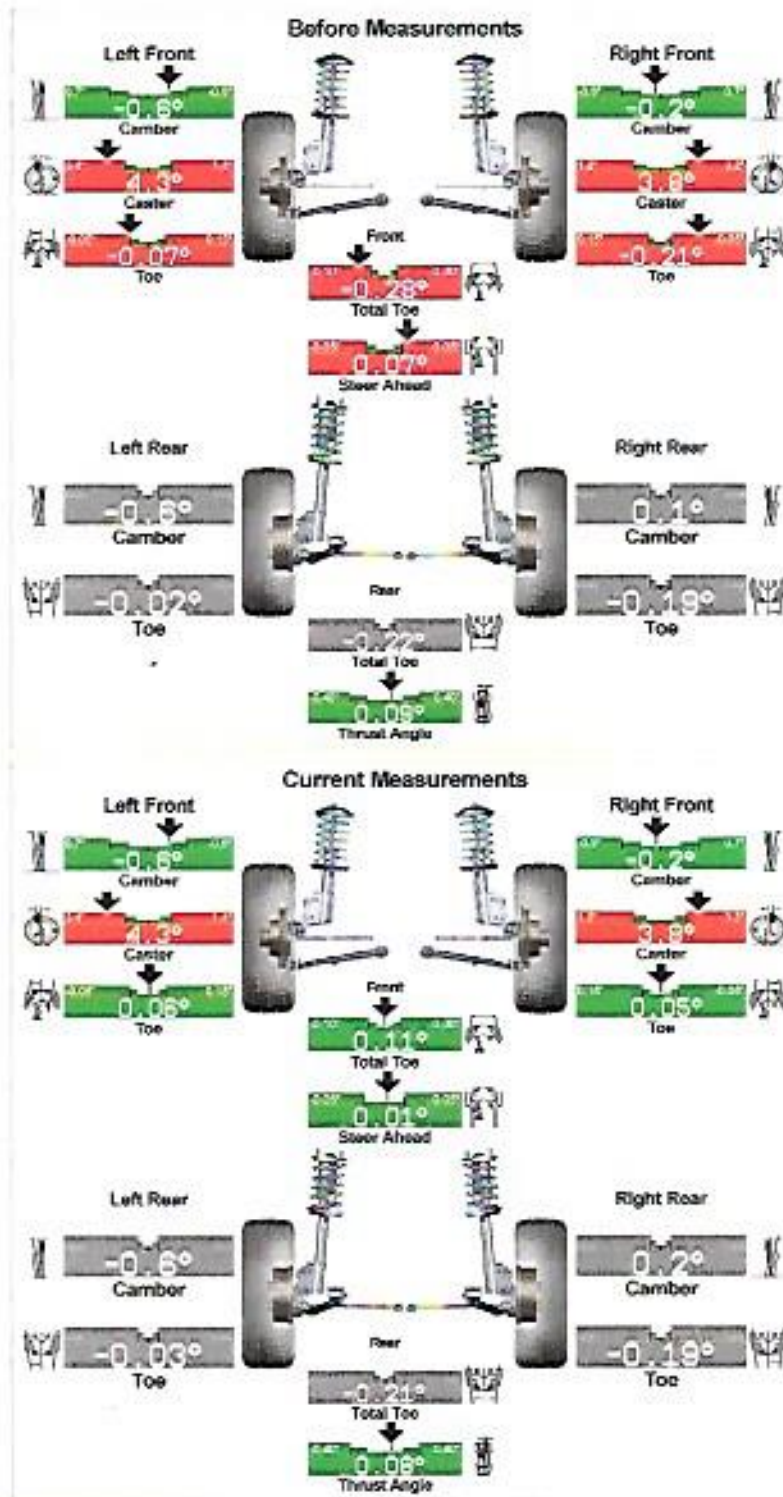

TOWN FAIR TIRE
481 BOSTON POST RD
MARLBOROUGH MA 01752
508-229-8312

Work Order: R000984
VIN: 1GCNKSE02DZ283765
Year: 13
Technician: rp
Date: 12/6/18 5:41 PM

1GCNKSE02DZ283765

Chevrolet 2013 Silv 4X4 1500 119" Wheelbase QSS+R4Y
ExpressAlign Total Alignment

• One or more values are not within specification. Tire wear, handling and safety problems may result.