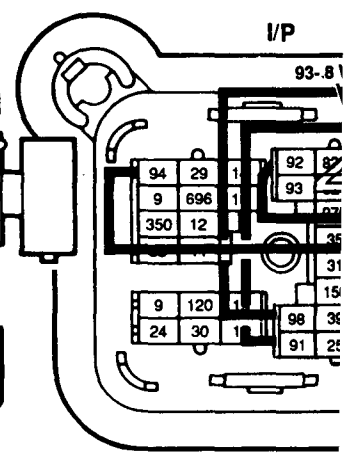

MOTOR HAS A SELF-RESETTING CIRCUIT BREAKER

WIPER MOTOR MODULE

WINDSHIELD WASHER PUMP

8917261 C154

LH HEADLAMP (SEE PAGE 25)  
LH PARK LAMP (SEE PAGE 25)

SHEET METAL GROUND G104

SHEET METAL GROUND G104

W/CANADIAN DAYTIME RUNNING LAMPS (Z49)

1.0 PPL W/2.5L (151 CID) ENGINE

12020183 C100

12020184 C100