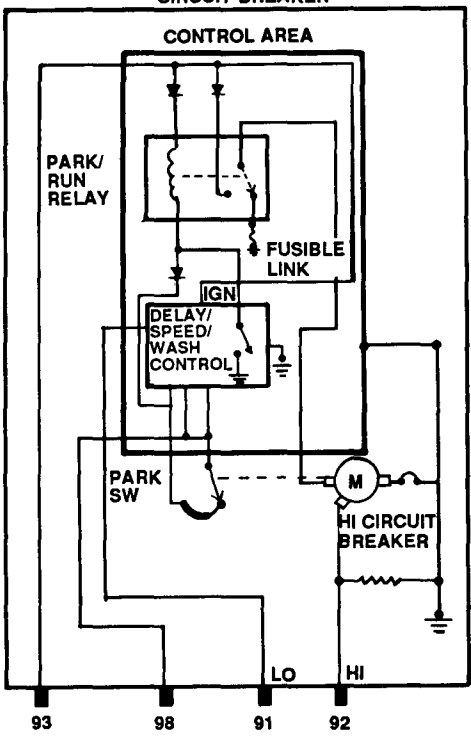

MOTOR HAS A SELF-RESETTING CIRCUIT BREAKER

WIPER MOTOR MODULE

WINDSHIELD WASHER PUMP

8917261 C154

LH HEADLAMP (SEE PAGE 25)  
LH PARK LAMP (SEE PAGE 25)

SHEET METAL GROUND G104

SHEET METAL GROUND G104

W/CANADIAN DAYTIME RUNNING LAMPS (Z49)

1.0 PPL W/2.5L (151 CID) ENGINE

12020183 C100

12020184 C100