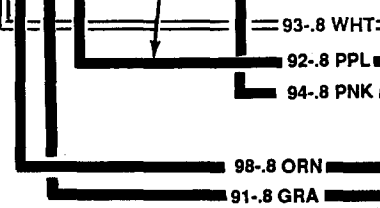

12020183 C100