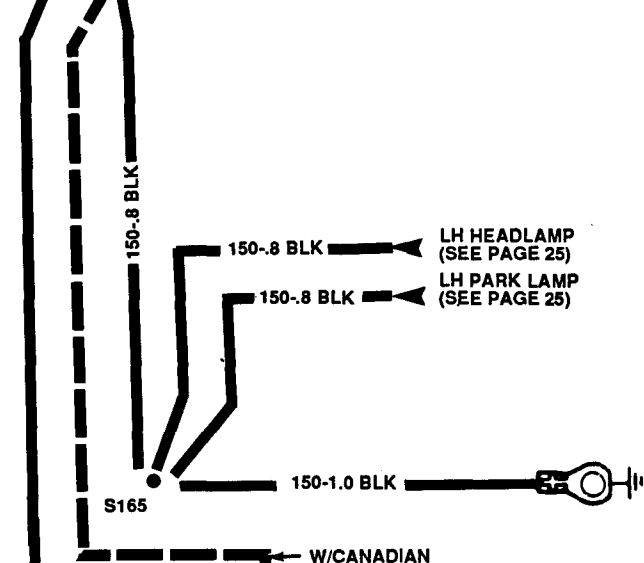

MOTOR HAS A SELF-RESETTING CIRCUIT BREAKER

WIPER MOTOR MODULE

WINDSHIELD WASHER PUMP

8917261 C154

LH HEADLAMP (SEE PAGE 25)  
LH PARK LAMP (SEE PAGE 25)

SHEET METAL GROUND G104

SHEET METAL GROUND G104

W/CANADIAN DAYTIME RUNNING LAMPS (Z49)

1.0 PPL W/2.5L (151 CID) ENGINE

12020183 C100

12020184 C100