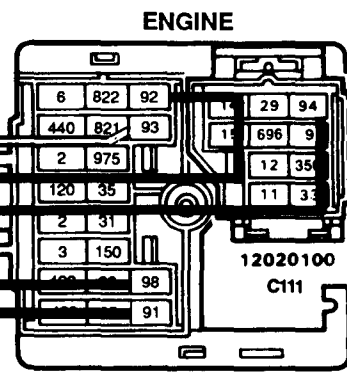

MOTOR HAS A SELF-RESETTING CIRCUIT BREAKER

WIPER MOTOR MODULE

WINDSHIELD WASHER PUMP

8917261 C154

LH HEADLAMP (SEE PAGE 25)  
LH PARK LAMP (SEE PAGE 25)

SHEET METAL GROUND G104

SHEET METAL GROUND G104

W/CANADIAN DAYTIME RUNNING LAMPS (Z49)

1.0 PPL W/2.5L (151 CID) ENGINE

12020183 C100

12020184 C100