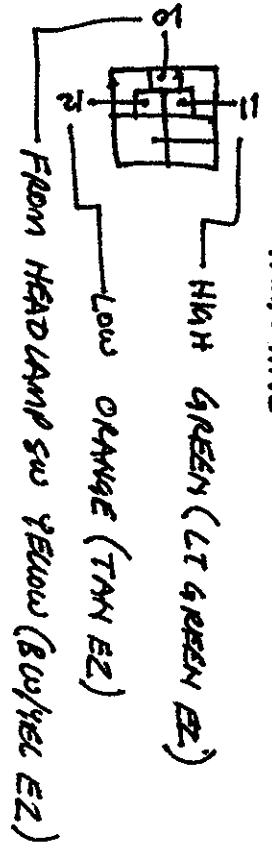

82 EUDO GM COLUMN CONNECTOR

	GM COLOR	EZ COLOR
17 STOP LAMP SWITCH	WHITE	WHITE
18 RT. REAR STOP SIGNAL	GR	GR
19 LFT. " "	YE	YE
20 TURN SIGNAL FLASHER	PINK	PURPLE
21 FROM FLASHER AT FUSE PANEL		
22 RIGHT FRONT PARK/SIGNAL	DK BLUE	DK BLUE
23 LEFT FRONT PARK/SIGNAL	LT. BLUE	LT. BLUE
24 HORN	OR/BU	OR/BU
25 TONE GENERATOR (KEY BUZZER) GR		
26 NOT USED		
27 KEY BUZZER KEY BUZZING GROUND	GR/BL	

STANDARD GM THAT MATCH EZ WIRE HARNESS

LIGHTS

IGN

DIMMER

CRUISE

CORNING LAMP SWITCH

INTEL (ORDER W/ TURN SIGNAL SWITCH)