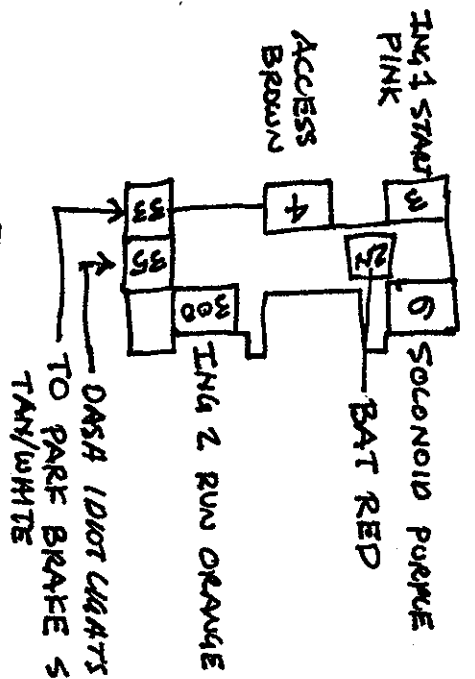

82 EUDO GM COLUMN CONNECTOR

	GM COLOR	EZ COLOR
17 STOP LAMP SWITCH	WHITE	WHITE
18 RT. REAR STOP SIGNAL	GR	GR
19 LFT. " "	YE	YE
20 TURN SIGNAL FLASHER	PINK	PURPLE
21 FROM FLASHER AT FUSE PANEL		
22 RIGHT FRONT PARK/SIGNAL	DK BLUE	DK BLUE
23 LEFT FRONT PARK/SIGNAL	LT. BLUE	LT. BLUE
24 HORN	OR/BU	OR/BU
25 TONE GENERATOR (KEY BUZZER) GR		
26 NOT USED		
27 KEY BUZZER KEY BUZZING GROUND	GR/BL	

STANDARD GM THAT MATCH EZ WIRE HARNESS

LIGHTS

IGN

DIMMER

CRUISE

CORNING LAMP SWITCH

INTEL (ORDER W/ TURN SIGNAL SWITCH)