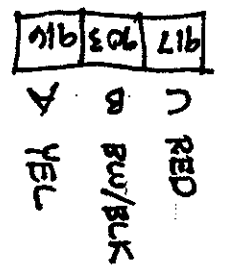

STANDARD GM THAT MATCH EZ WIRE HARNESS

LIGHTS

IGN

DIMMER

CRUISE

CORNING LAMP SWITCH

INTEL (ORDER W/ TURN SIGNAL SWITCH)