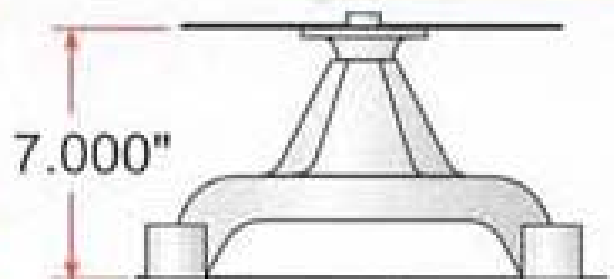

Small Block Long Water Pump

Small Block Short Water Pump

221

ves: W/P, Alt.

b Crank Pulley 7" dia.

b W/P Pulley 5 1/4" dia.

b Alt. Pulley w/Cover 2 3/4" dia.

ves: W/P, Alt. and P.S.