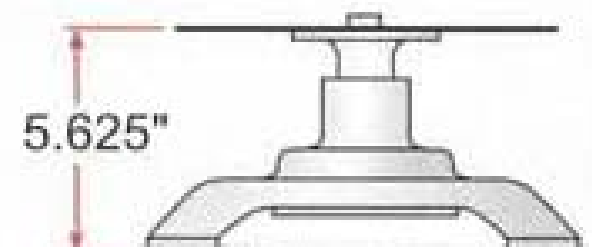

Small Block Long Water Pump

Small Block Short Water Pump

221

ves: W/P, Alt.

b Crank Pulley 7" dia.

b W/P Pulley 5 1/4" dia.

b Alt. Pulley w/Cover 2 3/4" dia.

ves: W/P, Alt. and P.S.