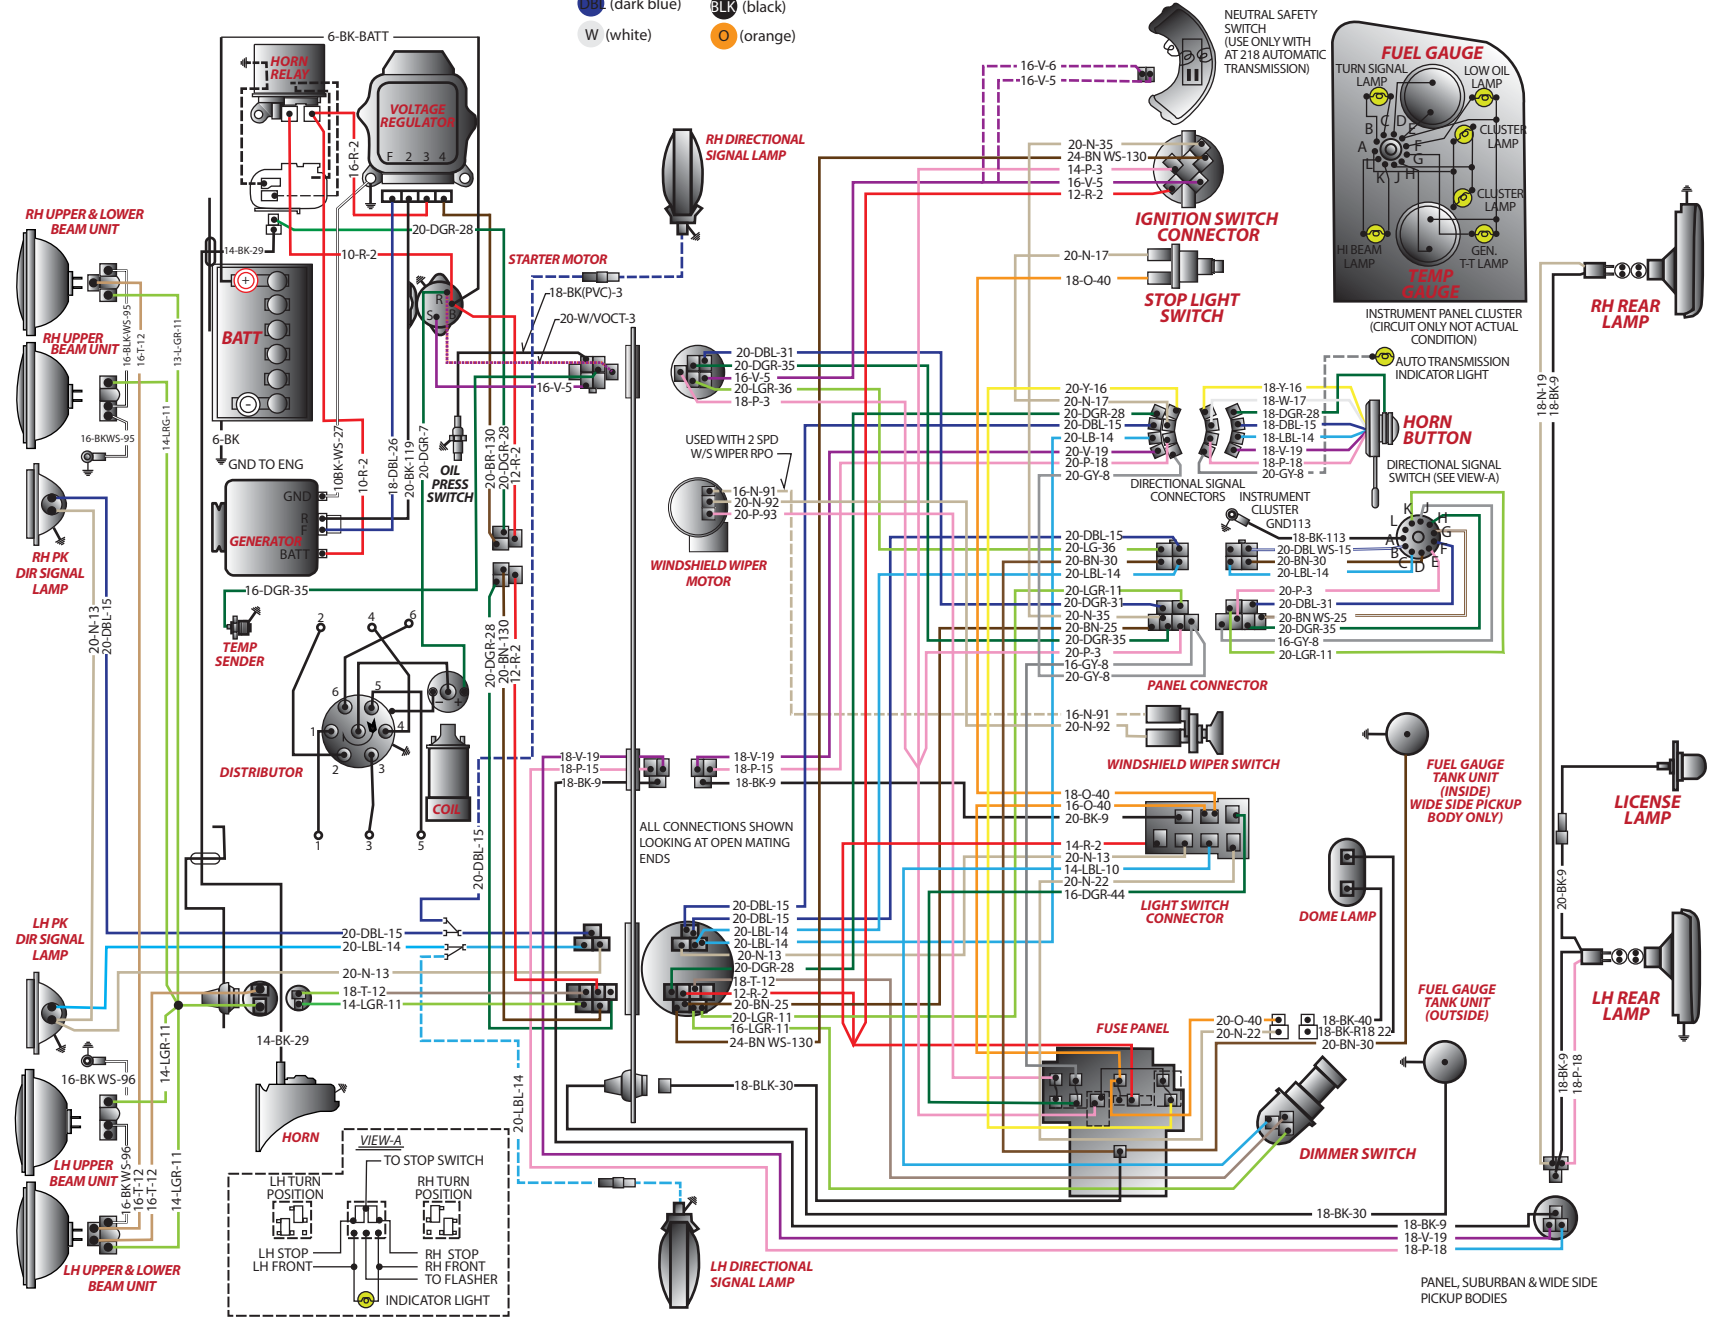

- (dark green)
- (light green)
- (violet)
- (pink)
- (light blue)
- (dark blue)
- (white)
- (brown)
- (gray)
- (yellow)
- (tan)
- (red)
- (black)
- (orange)

SYM IDENT
 S-STRIP
 L-LIGHT
 D-DARK
 CT-CROSSTRACER
 RB-RIBBED
 TR-TRACER

MD-92998-1000 thru 2500 (Except P/PB; with Panel, Suburban, or Wide Side Pickup)